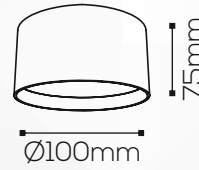

RL 199

Housing

LED Housing:

Aluminium

Product Finish:

Wh, Bk

Reflector:

Diffuser

Shape:

Round

Technical Specification

Light Source:

Bridgelux

Beam Angle:

100°

Lumens Output:

Fixed

Fitting Size

Dia:

Ø100mm

Height:

75mm

INDOOR LIGHTS