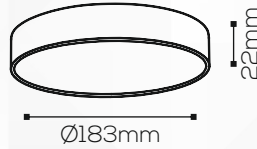

**RL 10020R**

**Housing**

**LED Housing:**

Aluminium Die Casting

**Product Finish:**

Wh, Bk

**Reflector:**

Diffuser

**Shape:**

Round

**Technical Specification**

**Light Source:**

Epistar

**Beam Angle:**

110°

**Lumens Output:**

100-105lm/w

**LED:**

3K/4K/5K/6K

**Electrical Parameters**

**Power:**

24W

**Input Voltage:**

100-240 VAC

Fixed

**Fitting Size**

**Dia:**

Ø183mm

**Height:**

22mm