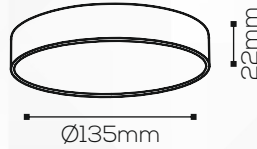

RL 10010R

Housing

LED Housing:

Aluminium Die Casting

Product Finish:

Wh, Bk

Reflector:

Diffuser

Shape:

Round

Technical Specification

Light Source:

Epistar

Beam Angle:

110°

Lumens Output:

Application

IP Rating:

IP20

Use:

Indoor

Mounting:

Surface

Adjustment:

Fixed

Fitting Size

Dia:

Ø135mm

Height:

22mm