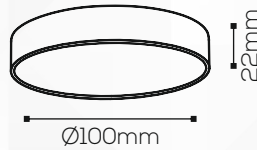

RL 10010R

INDOOR LIGHTS

Housing

LED Housing:

Aluminium Die Casting

Product Finish:

Wh, Bk

Reflector:

Diffuser

Shape:

Round

Technical Specification

Light Source:

Epistar

Beam Angle:

110°

Lumens Output:

100-105lm/w

LED:

3K/4K/5K/6K

Electrical Parameters

Power:

10W

Input Voltage:

Adjustment:

Fixed

Fitting Size

Dia:

Ø100mm

Height:

22mm