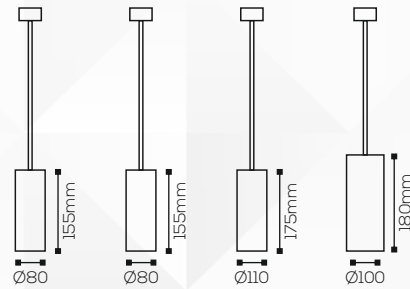

RL 3260

Housing

LED Housing:

Aluminium

Product Finish:

Black

Reflector:

Aluminium Anodized

Shape:

Round

Technical Specification

Light Source:

Bridgelux

Beam Angle:

36°

Lumens Output:

105-115lm/w

LED:

3K/4K/5K/6K

Electrical Parameters

Power:

18W | 24W | 32W | 42W

Input Voltage:

100-240 VAC

Rated Frequency:

50~60 Hz

Power Factor:

>0.90

Life Span:

50,000 hrs

Control Gear:

Range-Lite

Application

IP Rating:

IP20

Use:

Indoor

Mounting:

Surface

Adjustment:

Hanging

Fitting Size

Dia:

Ø80mm / Ø80mm / Ø110mm / Ø100mm

Height:

155mm / 155mm / 175mm / 180mm

INDOOR LIGHTS