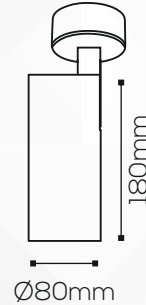

RL 5012

Housing

LED Housing:

Aluminium Die Casting

Product Finish:

White

Reflector:

Aluminium Anodized

Shape:

Round

Technical Specification

Light Source:

Bridgelux

Beam Angle:

15°/24°/40°/60°

Lumens Output:

Adjustable

Fitting Size

Dia:

Ø80mm

Height:

180mm

INDOOR LIGHTS