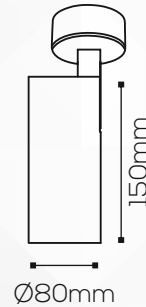

RL 5012

INDOOR LIGHTS

Housing

LED Housing:

Aluminium Die Casting

Product Finish:

White

Reflector:

Aluminium Anodized

Shape:

Round

Technical Specification

Light Source:

Bridgelux

Beam Angle:

15°/24°/40°/60°

Lumens Output:

100-110lm/w

LED:

3K/4K/5K/6K

Electrical Parameters

Power:

24W

Input Voltage:

Adjustment:

Adjustable

Fitting Size

Dia:

Ø80mm

Height:

150mm