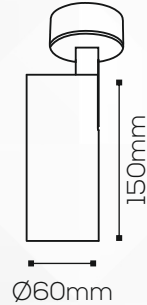

RL 5012

Housing

LED Housing:

Aluminium Die Casting

Product Finish:

White

Reflector:

Aluminium Anodized

Shape:

Round

Technical Specification

Light Source:

Bridgelux

Beam Angle:

15°/24°/40°/60°

Lumens Output:

100-110lm/w

LED:

3K/4K/5K/6K

Electrical Parameters

Power:

18W

Input Voltage:

100-240 VAC

Adjustable

Fitting Size

Dia:

Ø60mm

Height:

150mm

INDOOR LIGHTS