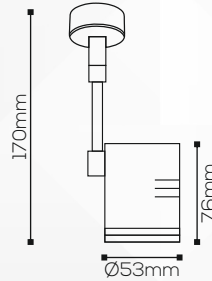

RL 50512

Housing

LED Housing:

Aluminium Die Casting

Product Finish:

White

Reflector:

Aluminium Anodized

Shape:

Round

Technical Specification

Light Source:

Lumens AC LED

Beam Angle:

24°

Lumens Output:

Application

IP Rating:

IP20

Use:

Indoor

Mounting:

Surface

Adjustment:

Adjustable

Fitting Size

Dia:

Ø53mm

Height:

170mm