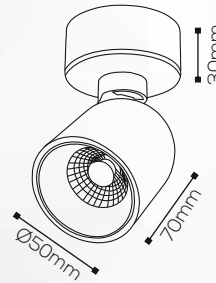

RL 3122

Housing

LED Housing:

Aluminium Die Casting

Product Finish:

Wh, Bk

Reflector:

Aluminium Anodized

Shape:

Round

Technical Specification

Light Source:

Bridgelux

Beam Angle:

38°

Lumens Output:

Application

IP Rating:

IP20

Use:

Indoor

Mounting:

Surface

Adjustment:

Adjustable

Fitting Size

Dia:

Ø50mm

Height:

70mm