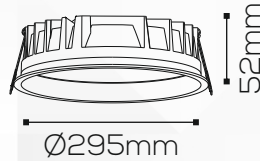

RL 470R

Housing

LED Housing:

Aluminium

Product Finish:

Wh, Bk

Reflector:

Diffuser

Shape:

Round

Technical Specification

Light Source:

Epistar

Beam Angle:

110°

Lumens Output:

Application

IP Rating:

IP20

Use:

Indoor

Mounting:

Recessed

Adjustment:

Fixed

Fitting Size

Dia:

Ø295mm

Height:

52mm

Cut-Out:

Ø285mm