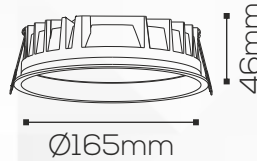

RL 470R

Housing

LED Housing:

Aluminium

Product Finish:

Wh, Bk

Reflector:

Diffuser

Shape:

Round

Technical Specification

Light Source:

Epistar

Beam Angle:

110°

Lumens Output:

Application

IP Rating:

IP20

Use:

Indoor

Mounting:

Recessed

Adjustment:

Fixed

Fitting Size

Dia:

Ø165mm

Height:

46mm

Cut-Out:

Ø155mm