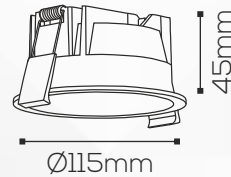

RL 470R

Housing

LED Housing:

Aluminium

Product Finish:

Wh, Bk

Reflector:

Diffuser

Shape:

Round

Technical Specification

Light Source:

Epistar

Beam Angle:

110°

Lumens Output:

Application

IP Rating:

IP20

Use:

Indoor

Mounting:

Recessed

Adjustment:

Fixed

Fitting Size

Dia:

Ø115mm

Height:

45mm

Cut-Out:

Ø105mm