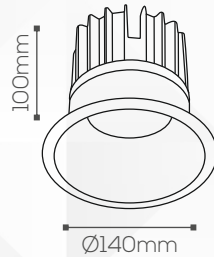

RL 419

INDOOR LIGHTS

Housing

LED Housing:

Aluminium Die Casting

Product Finish:

White, Black

Reflector:

Aluminium Anodized

Shape:

Round

Technical Specification

Light Source:

Bridgelux

Beam Angle:

60°

Adjustment:

Fixed

Fitting Size

Dia:

Ø140mm

Height:

100mm

Cut-Out:

Ø130mm