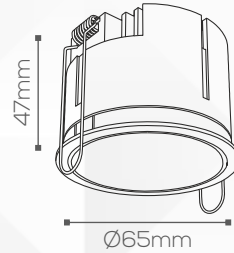

RL 8385

INDOOR LIGHTS

Housing

LED Housing:

Aluminium Die Casting

Product Finish:

Bk+Bk, Bk+Wh

Reflector:

Aluminium Anodized

Shape:

Round

Technical Specification

Light Source:

Bridgelux

Beam Angle:

36°

Lumens Output:

100-110lm/w

LED:

3K/4K/5K/6K / CCT

Electrical Parameters

Power:

8W

Input Voltage:

220-240 VAC

Rated Frequency:

50~60 Hz

Power Factor:

>0.90

Life Span:

50,000 hrs

Control Gear:

Range-Lite

Application

IP Rating:

IP20

Use:

Indoor

Mounting:

Recessed

Adjustment:

Fixed

Fitting Size

Dia:

Ø65mm

Height:

47mm

Cut-Out:

Ø55mm