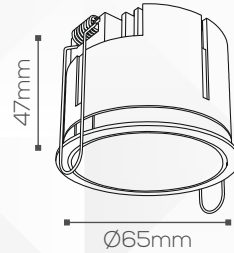

RL 8385

INDOOR LIGHTS

Housing

- LED Housing:**
Aluminium Die Casting
- Product Finish:**
Bk+Bk, Bk+Wh
- Reflector:**
Aluminium Anodized
- Shape:**
Round

Technical Specification

- Light Source:**
Bridgelux
- Beam Angle:**
36°
- Lumens Output:**
100-110lm/w
- LED:**
3K/4K/5K/6K / CCT

Electrical Parameters

- Power:**
8W
- Input Voltage:**
220-240 VAC
- Rated Frequency:**
50~60 Hz
- Power Factor:**
>0.90
- Life Span:**
50,000 hrs
- Control Gear:**
Range-Lite

Application

- IP Rating:**
IP20
- Use:**
Indoor
- Mounting:**
Recessed
- Adjustment:**
Fixed

Fitting Size

- Dia:**
Ø65mm
- Height:**
47mm
- Cut-Out:**
Ø55mm