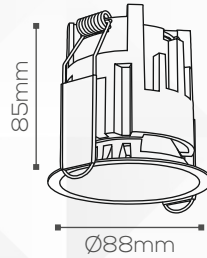

RL 316

Housing

LED Housing:
Aluminium Die Casting

Product Finish:
Bk+Wh, Bk+Bk

Reflector:
Aluminium Anodized

Shape:
Round

Technical Specification

Light Source:
Bridgelux

Beam Angle:
38°

Lumens Output:
100-110lm/w

LED:
3K/4K/5K/6K / CCT

Electrical Parameters

Power:
20W

Input Voltage:
100-240 VAC

Rated Frequency:
50~60 Hz

Power Factor:
>0.95

Life Span:
50,000 hrs

Control Gear:
Range-Lite

Application

IP Rating:
IP20

Use:
Indoor

Mounting:
Recessed

Adjustment:
Fixed

Fitting Size

Dia:
Ø88mm

Height:
85mm

Cut-Out:
Ø75mm

INDOOR LIGHTS