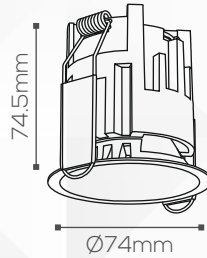

RL 316

Housing

LED Housing:

Aluminium Die Casting

Product Finish:

Bk+Wh, Bk+Bk

Reflector:

Aluminium Anodized

Shape:

Round

Technical Specification

Light Source:

Bridgelux

Beam Angle:

38°

Lumens Output:

100-110lm/w

LED:

3K/4K/5K/6K / CCT

Electrical Parameters

Power:

15W

Input Voltage:

100-240 VAC

Rated Frequency:

50~60 Hz

Power Factor:

>0.95

Life Span:

50,000 hrs

Control Gear:

Range-Lite

Application

IP Rating:

IP20

Use:

Indoor

Mounting:

Recessed

Adjustment:

Fixed

Fitting Size

Dia:

Ø74mm

Height:

74.5mm

Cut-Out:

Ø62mm