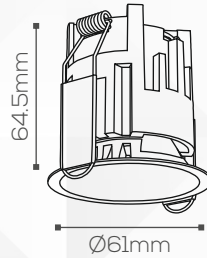

RL 316

Housing

LED Housing:

Aluminium Die Casting

Product Finish:

Bk+Wh, Bk+Bk

Reflector:

Aluminium Anodized

Shape:

Round

Technical Specification

Light Source:

Bridgelux

Beam Angle:

38°

Lumens Output:

100-110lm/w

LED:

3K/4K/5K/6K / CCT

Electrical Parameters

Power:

9W

Input Voltage:

100-240 VAC

Rated Frequency:

50~60 Hz

Power Factor:

>0.95

Life Span:

50,000 hrs

Control Gear:

Range-Lite

Application

IP Rating:

IP20

Use:

Indoor

Mounting:

Recessed

Adjustment:

Fixed

Fitting Size

Dia:

Ø61mm

Height:

64.5mm

Cut-Out:

Ø50mm