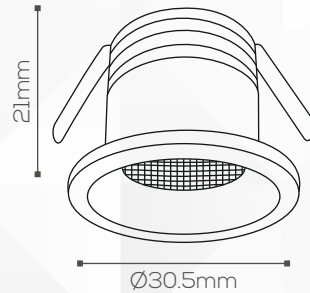

RL 017

Housing

LED Housing:

Aluminium Die Casting

Product Finish:

White, Black, Chrome

Reflector:

Aluminium Anodized

Shape:

Round

Technical Specification

Light Source:

Bridgelux

Beam Angle:

28°

Lumens Output:

Application

IP Rating:

IP20

Use:

Indoor

Mounting:

Recessed

Adjustment:

Fixed

Fitting Size

Dia:

Ø30.5mm

Height:

21mm

Cut-Out:

Ø19mm