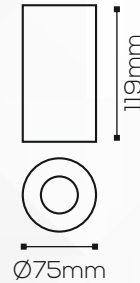

RL 3003

Housing

LED Housing:

Aluminium

Product Finish:

Wh, Bk

Reflector:

Aluminium Anodized

Shape:

Round

Technical Specification

Light Source:

Bridgelux

Beam Angle:

40°

Lumens Output:

100-110lm/w

LED:

3K/4K/5K/6K

Electrical Parameters

Power:

18W

Input Voltage:

100-240 VAC

Rated Frequency:

50~60 Hz

Power Factor:

>0.95

Life Span:

50,000 hrs

Control Gear:

Osram

Application

IP Rating:

IP20

Use:

Indoor

Mounting:

Surface

Adjustment:

Fixed

Fitting Size

Dia:

Ø75mm

Height:

119mm

INDOOR LIGHTS