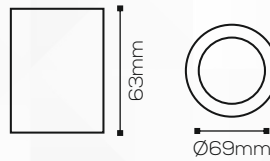

RL 6021

Housing

LED Housing:

Aluminium Die Casting

Product Finish:

Wh, Bk

Reflector:

Aluminium Anodized

Shape:

Round

Technical Specification

Light Source:

Cree

Beam Angle:

24°

Lumens Output:

100lm/w

LED:

3K/4K/5K/6K

Electrical Parameters

Power:

8W

Input Voltage:

100-240 VAC

Rated Frequency:

50~60 Hz

Power Factor:

>0.95

Life Span:

50,000 hrs

Control Gear:

Range-Lite

Application

IP Rating:

IP20

Use:

Indoor

Mounting:

Surface

Adjustment:

Fixed

Fitting Size

Dia:

Ø69mm

Height:

63mm

INDOOR LIGHTS