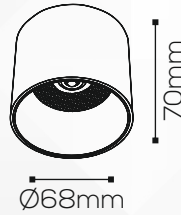

RL 2712

**Housing**

**LED Housing:**

Aluminium

**Product Finish:**

Wh, Bk

**Reflector:**

Lens

**Shape:**

Round

**Technical Specification**

**Light Source:**

Cree

**Beam Angle:**

36°

**Lumens Output:**

Fixed

**Fitting Size**

**Dia:**

Ø68mm

**Height:**

70mm

INDOOR LIGHTS