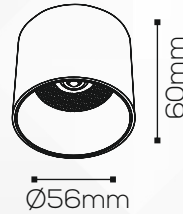

RL 2707

Housing

LED Housing:

Aluminium

Product Finish:

Wh, Bk

Reflector:

Lens

Shape:

Round

Technical Specification

Light Source:

Cree

Beam Angle:

24°

Lumens Output:

Fixed

Fitting Size

Dia:

Ø56mm

Height:

60mm

INDOOR LIGHTS