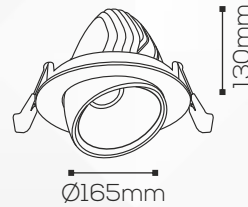

RL 1201

Housing

LED Housing:

Aluminium Die Casting

Product Finish:

White

Reflector:

Aluminium Anodized

Shape:

Round

Technical Specification

Light Source:

Bridgelux

Beam Angle:

110°

Lumens Output:

Application

IP Rating:

IP20

Use:

Indoor

Mounting:

Recessed

Adjustment:

Adjustable

Fitting Size

Dia:

Ø165mm

Height:

130mm

Cut-Out:

Ø145mm