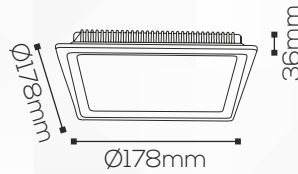

RL 888S

Housing

LED Housing:

Aluminium Die Casting

Product Finish:

White

Reflector:

Diffuser

Shape:

Square

Technical Specification

Light Source:

Epistar

Beam Angle:

110°

Lumens Output:

Application

IP Rating:

IP20

Use:

Indoor

Mounting:

Recessed

Adjustment:

Fixed

Fitting Size

Dia:

Ø178x178mm

Height:

36mm

Cut-Out:

Ø155x155mm