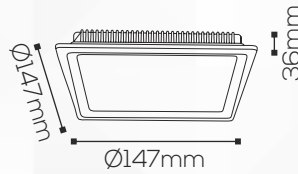

RL 888S

Housing

LED Housing:

Aluminium Die Casting

Product Finish:

White

Reflector:

Diffuser

Shape:

Square

Technical Specification

Light Source:

Epistar

Beam Angle:

110°

Lumens Output:

Application

IP Rating:

IP20

Use:

Indoor

Mounting:

Recessed

Adjustment:

Fixed

Fitting Size

Dia:

Ø147x147mm

Height:

36mm

Cut-Out:

Ø125x125mm