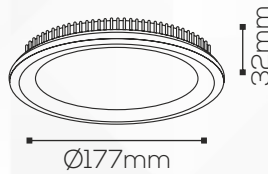

RL 888R

Housing

LED Housing:

Aluminium Die Casting

Product Finish:

White

Reflector:

Diffuser

Shape:

Round

Technical Specification

Light Source:

Epistar

Beam Angle:

110°

Lumens Output:

100-105lm/w

LED:

3K/4K/6K

Electrical Parameters

Power:

24W

Input Voltage:

100-240 VAC

Rated Frequency:

50~60 Hz

Power Factor:

>0.09

Life Span:

50,000 hrs

Control Gear:

Range-Lite

Application

IP Rating:

IP20

Use:

Indoor

Mounting:

Recessed

Adjustment:

Fixed

Fitting Size

Dia:

Ø177mm

Height:

32mm

Cut-Out:

Ø160mm