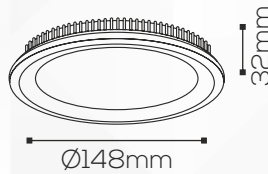

RL 888R

INDOOR LIGHTS

Housing

LED Housing:

Aluminium Die Casting

Product Finish:

White

Reflector:

Diffuser

Shape:

Round

Technical Specification

Light Source:

Epistar

Beam Angle:

110°

Lumens Output:

100-105lm/w

LED:

3K/4K/6K

Electrical Parameters

Power:

16W

Input Voltage:

100-240 VAC

Rated Frequency:

50~60 Hz

Power Factor:

>0.09

Life Span:

50,000 hrs

Control Gear:

Range-Lite

Application

IP Rating:

IP20

Use:

Indoor

Mounting:

Recessed

Adjustment:

Fixed

Fitting Size

Dia:

Ø148mm

Height:

32mm

Cut-Out:

Ø124mm