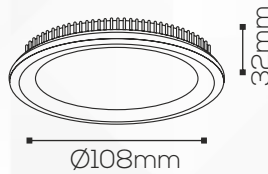

RL 888R

INDOOR LIGHTS

Housing

LED Housing:

Aluminium Die Casting

Product Finish:

White

Reflector:

Diffuser

Shape:

Round

Technical Specification

Light Source:

Epistar

Beam Angle:

110°

Lumens Output:

100-105lm/w

LED:

3K/4K/6K

Electrical Parameters

Power:

7W

Input Voltage:

100-240 VAC

Rated Frequency:

50~60 Hz

Power Factor:

>0.09

Life Span:

50,000 hrs

Control Gear:

Range-Lite

Application

IP Rating:

IP20

Use:

Indoor

Mounting:

Recessed

Adjustment:

Fixed

Fitting Size

Dia:

Ø108mm

Height:

32mm

Cut-Out:

Ø85mm