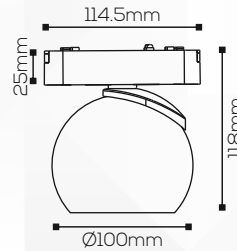

RL 70148

Housing

LED Housing:

Aluminium Die Casting

Product Finish:

Black

Reflector:

Aluminium Anodized

Shape:

Round

Technical Specification

Light Source:

Bridgelux

Beam Angle:

24°

Lumens Output:

800lm

LED:

3K/4K/5K/6K / CCT

Electrical Parameters

Power:

10W

Input Voltage:

48V DC

Power Factor:

>0.90

Life Span:

50,000 hrs

Application

IP Rating:

IP20

Use:

Indoor

Mounting:

Surface

Adjustment:

Adjustable

Fitting Size

Dia:

Ø100x25mm

Height:

118mm