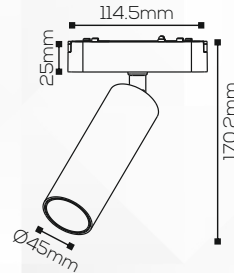

RL 70147

Housing

LED Housing:

Aluminium Die Casting

Product Finish:

Black

Reflector:

Aluminium Anodized

Shape:

Round

Technical Specification

Light Source:

Bridgelux

Beam Angle:

24°

Lumens Output:

1200lm

LED:

3K/4K/5K/6K / CCT

Electrical Parameters

Power:

15W

Input Voltage:

48V DC

Power Factor:

>0.90

Life Span:

50,000 hrs

Application

IP Rating:

IP20

Use:

Indoor

Mounting:

Surface

Adjustment:

Adjustable

Fitting Size

Dia:

Ø45x25mm

Height:

170.2mm