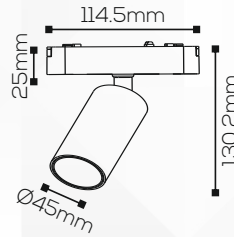

RL 70147

Housing

LED Housing:

Aluminium Die Casting

Product Finish:

Black

Reflector:

Aluminium Anodized

Shape:

Round

Technical Specification

Light Source:

Bridgelux

Beam Angle:

24°

Lumens Output:

960lm

LED:

3K/4K/5K/6K / CCT

Electrical Parameters

Power:

12W

Input Voltage:

48V DC

Power Factor:

>0.90

Life Span:

50,000 hrs

Application

IP Rating:

IP20

Use:

Indoor

Mounting:

Surface

Adjustment:

Adjustable

Fitting Size

Dia:

Ø45x25mm

Height:

130.2mm