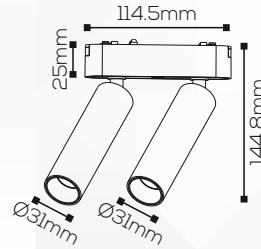

**RL 70146**

**Housing**

**LED Housing:**  
Aluminium Die Casting

**Product Finish:**  
Black

**Reflector:**  
Aluminium Anodized

**Shape:**  
Round

**Technical Specification**

**Light Source:**  
Bridgelux

**Beam Angle:**  
24°

**Lumens Output:**  
1120lm

**LED:**  
3K/4K/5K/6K / CCT

**Electrical Parameters**

**Power:**  
2x7W

**Input Voltage:**  
48V DC

**Power Factor:**  
>0.90

**Life Span:**  
50,000 hrs

**Application**

**IP Rating:**  
IP20

**Use:**  
Indoor

**Mounting:**  
Surface

**Adjustment:**  
Adjustable

**Fitting Size**

**Dia:**  
Ø31x25mm

**Height:**  
144.8mm