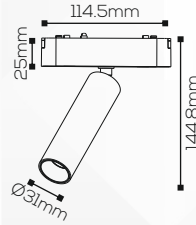

RL 70146

Housing

LED Housing:

Aluminium Die Casting

Product Finish:

Black

Reflector:

Aluminium Anodized

Shape:

Round

Technical Specification

Light Source:

Bridgelux

Beam Angle:

24°

Lumens Output:

560lm

LED:

3K/4K/5K/6K / CCT

Electrical Parameters

Power:

7W

Input Voltage:

48V DC

Power Factor:

>0.90

Life Span:

50,000 hrs

Application

IP Rating:

IP20

Use:

Indoor

Mounting:

Surface

Adjustment:

Adjustable

Fitting Size

Dia:

Ø31x25mm

Height:

144.8mm