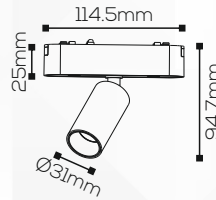

**RL 70146**

INDOOR LIGHTS

**Housing**

- LED Housing:**  
Aluminium Die Casting
- Product Finish:**  
Black
- Reflector:**  
Aluminium Anodized
- Shape:**  
Round

**Technical Specification**

- Light Source:**  
Bridgelux
- Beam Angle:**  
24°
- Lumens Output:**  
400lm
- LED:**  
3K/4K/5K/6K / CCT

**Electrical Parameters**

- Power:**  
5W
- Input Voltage:**  
48V DC
- Power Factor:**  
>0.90
- Life Span:**  
50,000 hrs

**Application**

- IP Rating:**  
IP20
- Use:**  
Indoor
- Mounting:**  
Surface
- Adjustment:**  
Adjustable
- Fitting Size**
- Dia:**  
Ø31x25mm
- Height:**  
94.7mm