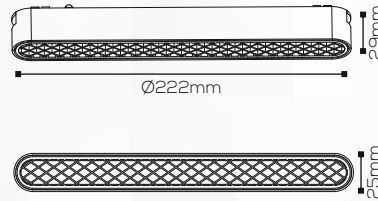

RL 70145

Housing

LED Housing:

Aluminium Die Casting

Product Finish:

Black

Reflector:

Aluminium Anodized

Shape:

Rectangle

Technical Specification

Light Source:

Bridgelux

Beam Angle:

60°

Lumens Output:

Indoor

Mounting:

Surface

Adjustment:

Fixed

Fitting Size

Dia:

$\text{Ø}222 \times 25\text{mm}$

Height:

29mm