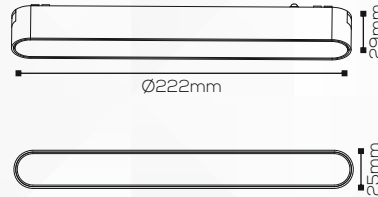

RL 70143

Housing

LED Housing:

Aluminium Die Casting

Product Finish:

Black

Reflector:

Aluminium Anodized

Shape:

Rectangle

Technical Specification

Light Source:

Bridgelux

Beam Angle:

120°

Lumens Output:

Indoor

Mounting:

Surface

Adjustment:

Fixed

Fitting Size

Dia:

Ø222x25mm

Height:

29mm