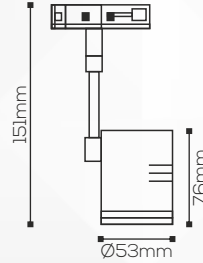

RL 50511

INDOOR LIGHTS

Housing

LED Housing:

Aluminium Die Casting

Product Finish:

White

Reflector:

Aluminium Anodized

Shape:

Round

Technical Specification

Light Source:

Lumens AC LED

Beam Angle:

24°

Lumens Output:

570lm

LED:

3K/4K/5K/6K

Electrical Parameters

Power:

8W

Input Voltage:

100-240 VAC

Rated Frequency:

50~60 Hz

Power Factor:

>0.90

Life Span:

50,000 hrs

Control Gear:

Range-Lite

Application

IP Rating:

IP20

Use:

Indoor

Mounting:

Track Mounting

Adjustment:

Adjustable

Fitting Size

Dia:

Ø53mm

Height:

76mm