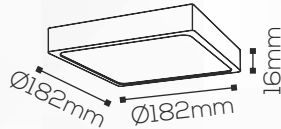

16060S

Housing

LED Housing:

Aluminium Die Casting

Product Finish:

White

Reflector:

Diffuser

Shape:

Square

Technical Specification

Light Source:

Epistar

Beam Angle:

110°

Lumens Output:

100-105lm/w

LED:

3K/4K/6K

Electrical Parameters

Power:

22W

Input Voltage:

100-240 VAC

Rated Frequency:

50~60 Hz

Power Factor:

>0.90

Life Span:

50,000 hrs

Control Gear:

Range-Lite

Application

IP Rating:

IP20

Use:

Indoor

Mounting:

Surface

Adjustment:

Fixed

Fitting Size

Dia:

Ø182x182mm

Height:

16mm