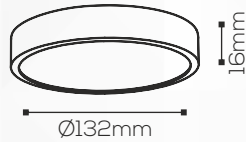

RL 16040R

INDOOR LIGHTS

Housing

LED Housing:

Aluminium Die Casting

Product Finish:

White

Reflector:

Diffuser

Shape:

Round

Technical Specification

Light Source:

Epistar

Beam Angle:

110°

Lumens Output:

100-105lm/w

LED:

3K/4K/6K

Electrical Parameters

Power:

15W

Input Voltage:

100-240 VAC

Rated Frequency:

50~60 Hz

Power Factor:

>0.90

Life Span:

50,000 hrs

Control Gear:

Range-Lite

Application

IP Rating:

IP20

Use:

Indoor

Mounting:

Surface

Adjustment:

Fixed

Fitting Size

Dia:

Ø132mm

Height:

16mm