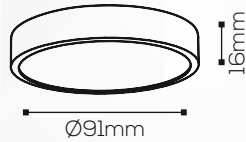

RL 16030R

Housing

LED Housing:

Aluminium Die Casting

Product Finish:

White

Reflector:

Diffuser

Shape:

Round

Technical Specification

Light Source:

Epistar

Beam Angle:

110°

Lumens Output:

Application

IP Rating:

IP20

Use:

Indoor

Mounting:

Surface

Adjustment:

Fixed

Fitting Size

Dia:

Ø91mm

Height:

16mm