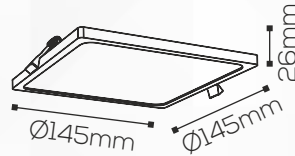

RL 15440S

Housing

LED Housing:

Aluminium Die Casting

Product Finish:

White

Reflector:

Diffuser

Shape:

Square

Technical Specification

Light Source:

Epistar

Beam Angle:

110°

Lumens Output:

100-105lm/w

LED:

3K/4K/6K

Electrical Parameters

Power:

15W

Input Voltage:

100-240 VAC

Rated Frequency:

50~60 Hz

Power Factor:

>0.65 - >0.95

Life Span:

50,000 hrs

Control Gear:

Range-Lite

Application

IP Rating:

IP20

Use:

Indoor

Mounting:

Recessed

Adjustment:

Fixed

Fitting Size

Dia:

Ø145x145mm

Height:

26mm

Cut-Out:

Ø123x123mm