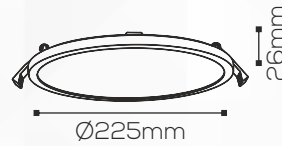

RL 15460R

Housing

LED Housing:

Aluminium Die Casting

Product Finish:

White

Reflector:

Diffuser

Shape:

Round

Technical Specification

Light Source:

Epistar

Beam Angle:

110°

Lumens Output:

100-105lm/w

LED:

3K/4K/6K

Electrical Parameters

Power:

30W

Input Voltage:

100-240 VAC

Rated Frequency:

50~60 Hz

Power Factor:

>0.65 - >0.95

Life Span:

50,000 hrs

Control Gear:

Range-Lite

Application

IP Rating:

IP20

Use:

Indoor

Mounting:

Recessed

Adjustment:

Fixed

Fitting Size

Dia:

Ø225mm

Height:

26mm

Cut-Out:

Ø204mm