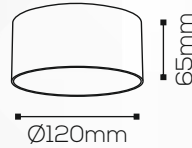

RL 812

INDOOR LIGHTS

Housing

LED Housing:

Aluminium

Product Finish:

Wh, Bk

Reflector:

Diffuser

Shape:

Round

Technical Specification

Light Source:

Epistar

Beam Angle:

110°

Range-Lite

Application

IP Rating:

IP20

Use:

Indoor

Mounting:

Surface

Adjustment:

Fixed

Fitting Size

Dia:

Ø120mm

Height:

65mm