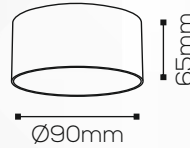

RL 812

INDOOR LIGHTS

Housing

LED Housing:

Aluminium

Product Finish:

Wh, Bk

Reflector:

Diffuser

Shape:

Round

Technical Specification

Light Source:

Epistar

Beam Angle:

110°

Lumens Output:

100-105lm/w

LED:

3K/4K

Electrical Parameters

Power:

8W

Input Voltage:

100-240 VAC

Rated Frequency:

50~60 Hz

Power Factor:

>0.90

Life Span:

50,000 hrs

Control Gear:

Range-Lite

Application

IP Rating:

IP20

Use:

Indoor

Mounting:

Surface

Adjustment:

Fixed

Fitting Size

Dia:

Ø90mm

Height:

65mm