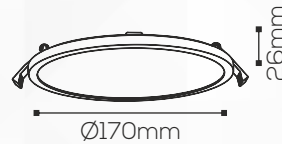

RL 15450R

INDOOR LIGHTS

Housing

LED Housing:

Aluminium Die Casting

Product Finish:

White

Reflector:

Diffuser

Shape:

Round

Technical Specification

Light Source:

Epistar

Beam Angle:

110°

Lumens Output:

100-105lm/w

LED:

3K/4K/6K

Electrical Parameters

Power:

22W

Input Voltage:

100-240 VAC

Rated Frequency:

50~60 Hz

Power Factor:

>0.65 - >0.95

Life Span:

50,000 hrs

Control Gear:

Range-Lite

Application

IP Rating:

IP20

Use:

Indoor

Mounting:

Recessed

Adjustment:

Fixed

Fitting Size

Dia:

Ø170mm

Height:

26mm

Cut-Out:

Ø148mm