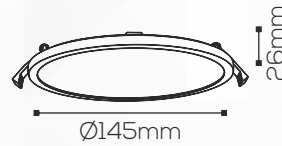

RL 15440R

Housing

LED Housing:

Aluminium Die Casting

Product Finish:

White

Reflector:

Diffuser

Shape:

Round

Technical Specification

Light Source:

Epistar

Beam Angle:

110°

Lumens Output:

100-105lm/w

LED:

3K/4K/6K

Electrical Parameters

Power:

15W

Input Voltage:

100-240 VAC

Rated Frequency:

50~60 Hz

Power Factor:

>0.65 - >0.95

Life Span:

50,000 hrs

Control Gear:

Range-Lite

Application

IP Rating:

IP20

Use:

Indoor

Mounting:

Recessed

Adjustment:

Fixed

Fitting Size

Dia:

Ø145mm

Height:

26mm

Cut-Out:

Ø123mm