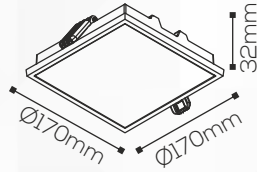

RL 6322S

Housing

LED Housing:

Aluminium Die Casting

Product Finish:

White

Reflector:

Diffuser

Shape:

Square

Technical Specification

Light Source:

Epistar

Beam Angle:

110°

Lumens Output:

100-105lm/w

LED:

3K/4K/6K

Electrical Parameters

Power:

22W

Input Voltage:

100-240 VAC

Rated Frequency:

50~60 Hz

Power Factor:

>0.06 - >0.09

Life Span:

50,000 hrs

Control Gear:

Range-Lite

Application

IP Rating:

IP20

Use:

Indoor

Mounting:

Recessed

Adjustment:

Fixed

Fitting Size

Dia:

Ø170x170mm

Height:

32mm

Cut-Out:

Ø162x162mm