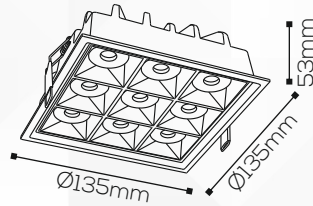

RL 4125

Housing

LED Housing:

Aluminium Die Casting

Product Finish:

Wh, Bk

Reflector:

Aluminium Anodized + Lens

Shape:

Square

Technical Specification

Light Source:

Cree

Beam Angle:

30°

Lumens Output:

Application

IP Rating:

IP20

Use:

Indoor

Mounting:

Recessed

Adjustment:

Fixed

Fitting Size

Dia:

Ø135x135mm

Height:

53mm

Cut-Out:

Ø125x125mm